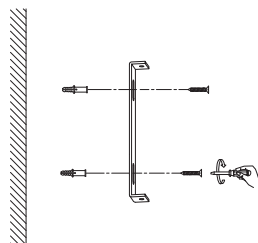

NOVA LUCE

9009297

1

Turn off the general switch

2

Drill holes & apply plastic anchors
With screws

3

Connect the wires

4

Apply the side screws

5

Apply the bulb

6

Apply the glass

7

Turn on the general switch