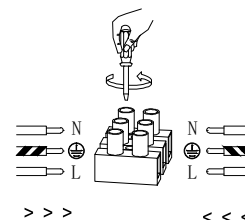

NOVA LUCE

9009297

1

Turn off the general switch

2

Drill holes & apply plastic anchors
With screws

3

Connect the wires

4

Apply the side screws

5

Apply the bulb

6

Apply the glass

7

Turn on the general switch