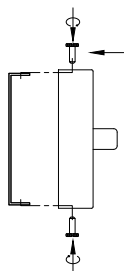

NOVA LUCE

9009297

1

Turn off the general switch

2

Drill holes & apply plastic anchors
With screws

3

Connect the wires

4

Apply the side screws

5

Apply the bulb

6

Apply the glass

7

Turn on the general switch