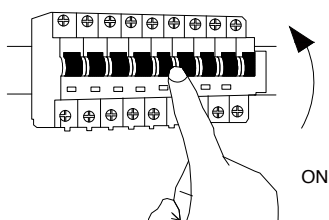

NOVA LUCE

9009297

1

Turn off the general switch

2

Drill holes & apply plastic anchors
With screws

3

Connect the wires

4

Apply the side screws

5

Apply the bulb

6

Apply the glass

7

Turn on the general switch