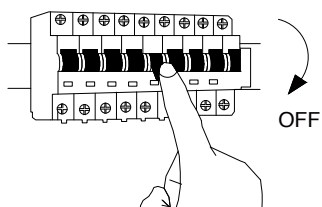

NOVA LUCE

9009297

1

Turn off the general switch

2

Drill holes & apply plastic anchors
With screws

3

Connect the wires

4

Apply the side screws

5

Apply the bulb

6

Apply the glass

7

Turn on the general switch