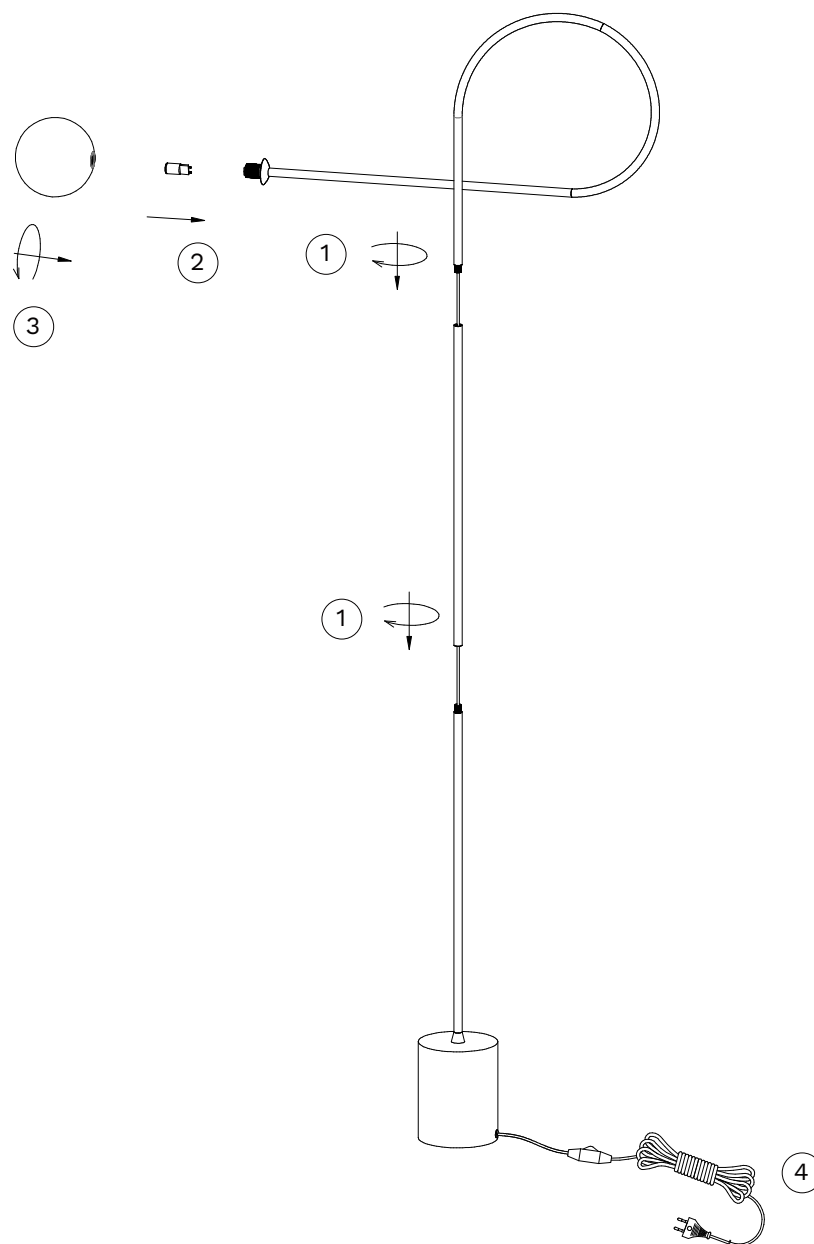

NOVA LUCE

9010224

1. Connect the pipes together by rotating them
2. Insert the bulb
3. Apply it in power to turn it on/ off
4. Plug it in power to turn it on/ off