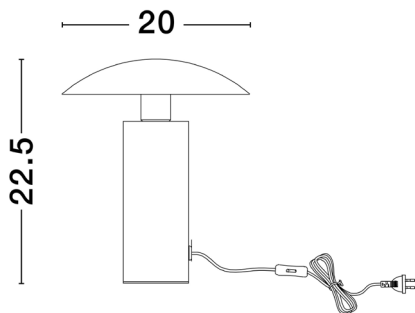

NOVA LUCE

PRODUCT DATASHEET

Version: 001

PRODUCT PHOTOGRAPH

GENERAL INFORMATION

Product Code	9011322
Collection	Decorative
Product Category	Table
Product Family	Karpos
Mounting Location	N/A
Application Environment	Indoor
Specifications	

DIMENSION & WEIGHT

LxWxH (cm)	D: 20 H: 22.5
Cut out (cm)	N/A
Weight (Kgr)	0.7

TECHNICAL DRAWING

MATERIAL & COLOR

Product Color	Antique Brass Gold
Body Material	Metal

APPLICATION & MOUNTING

Ambient Working Temp.	Max 45 oC
Type of Protection	IP20
Dimmable	No
Type of Dimming	N/A
Mounting type	N/A
Mounting Depth (cm)	N/A
Led Module Replaceable	No
Light Source	LED

NOVA LUCE S.A

Schimatari Viotias
32009, Greece

+30 22620 58 121
+30 22620 56 743

info@novaluce.com
www.novaluce.com