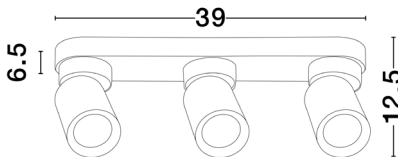

NOVA LUCE

PRODUCT DATASHEET

Version: 001

PRODUCT PHOTOGRAPH

TECHNICAL DRAWING

GENERAL INFORMATION

Product Code	9011343
Collection	Decorative
Product Category	Spotlights
Product Family	Amecy
Mounting Location	Ground
Application Environment	Indoor
Specifications	

DIMENSION & WEIGHT

LxWxH (cm)	L:39 W:6.5 H : 12.5
Cut out (cm)	N/A
Weight (Kgr)	0.0

MATERIAL & COLOR

Product Color	White
Body Material	Aluminium

APPLICATION & MOUNTING

Ambient Working Temp.	Max 45 oC
Type of Protection	IP20
Dimmable	Depend On Lamp
Type of Dimming	Depend On Lamp
Mounting type	Surface
Mounting Depth (cm)	N/A
Led Module Replaceable	Yes
Light Source	LED GU10