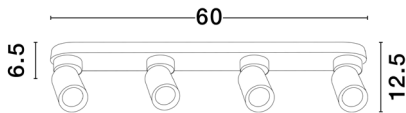

NOVA LUCE

PRODUCT DATASHEET

Version: 001

PRODUCT PHOTOGRAPH

GENERAL INFORMATION

Product Code	9011350
Collection	Decorative
Product Category	Spotlights
Product Family	Amecy
Mounting Location	Ground
Application Environment	Indoor
Specifications	

DIMENSION & WEIGHT

LxWxH (cm)	L:60 W:6.5 H:12.5
Cut out (cm)	N/A
Weight (Kgr)	1.1

TECHNICAL DRAWING

MATERIAL & COLOR

Product Color	Black
Body Material	Aluminium

APPLICATION & MOUNTING

Ambient Working Temp.	Max 45 oC
Type of Protection	IP20
Dimmable	Depend On Lamp
Type of Dimming	Depend On Lamp
Mounting type	Surface
Mounting Depth (cm)	N/A
Led Module Replaceable	Yes
Light Source	LED GU10

Power (Nominal)	4X10 W
Input voltage (Nominal)	220-240Vac
Mains Frequency	50/60Hz

PHOTOMETRICAL DATA

Luminus Flux	Depend On Lamp
Color Temperature	Depend On Lamp
Light Color (Designation)	Warm White

WARRANTY