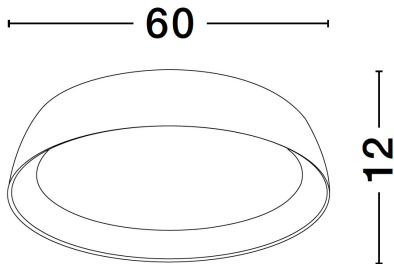

TECHNICAL DRAWING

GENERAL INFORMATION

Product Code	9030505
Collection	Decorative
Product Category	Ceiling
Product Family	Sigi
Mounting Location	Ceiling
Application Environment	Indoor
Specifications	

DIMENSION & WEIGHT

LxWxH (cm)	D: 60 H: 12
Cut out (cm)	N/A
Weight (Kgr)	5.5

MATERIAL & COLOR

Product Color	Black & Wood
Body Material	Aluminium & Metal & Acrylic

APPLICATION & MOUNTING

Ambient Working Temp.	Max 45 oC
Type of Protection	IP20
Dimmable	Yes
Type of Dimming	Triac
Mounting type	Surface
Mounting Depth (cm)	N/A
Led Module Replaceable	No
Light Source	LED

NOVA LUCE S.A

Schimatari Viotias
32009, Greece

+30 22620 58 121
+30 22620 56 743

info@novaluce.com
www.novaluce.com