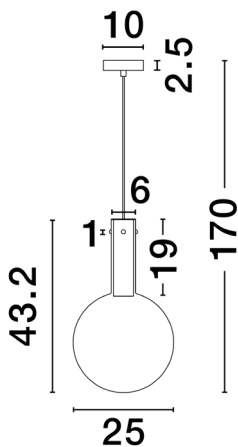

GENERAL INFORMATION

Product Code	9030542
Collection	Decorative
Product Category	Suspension
Product Family	Nostos
Mounting Location	Ceiling
Application Environment	Indoor
Specifications	

DIMENSION & WEIGHT

LxWxH (cm)	D:25 H:170
Cut out (cm)	N/A
Weight (Kgr)	1.5

MATERIAL & COLOR

Product Color	Smoky & Gold
Body Material	Metal & Glass

APPLICATION & MOUNTING

Ambient Working Temp.	Max 45 oC
Type of Protection	IP20
Dimmable	Yes
Type of Dimming	Triac
Mounting type	Surface
Mounting Depth (cm)	N/A
Led Module Replaceable	No
Light Source	LED

NOVA LUCE S.A

Schimatari Viotias
32009, Greece

+30 22620 58 121
+30 22620 56 743

info@novaluce.com
www.novaluce.com