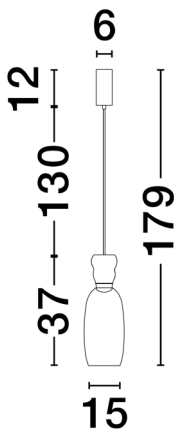

NOVA LUCE

PRODUCT DATASHEET

Version: 001

PRODUCT PHOTOGRAPH

TECHNICAL DRAWING

GENERAL INFORMATION

Product Code	9030547
Collection	Decorative
Product Category	Suspension
Product Family	Pluma
Mounting Location	Ceiling
Application Environment	Indoor
Specifications	

DIMENSION & WEIGHT

LxWxH (cm)	D:15 H:179
Cut out (cm)	N/A
Weight (Kgr)	0.9

MATERIAL & COLOR

Product Color	Gold Blue & Smoky
Body Material	Metal & Glass

APPLICATION & MOUNTING

Ambient Working Temp.	Max 45 oC
Type of Protection	IP20
Dimmable	No
Type of Dimming	N/A
Mounting type	Surface
Mounting Depth (cm)	N/A
Led Module Replaceable	No
Light Source	LED

NOVA LUCE S.A

Schimatari Viotias
32009, Greece

+30 22620 58 121
+30 22620 56 743

info@novaluce.com
www.novaluce.com