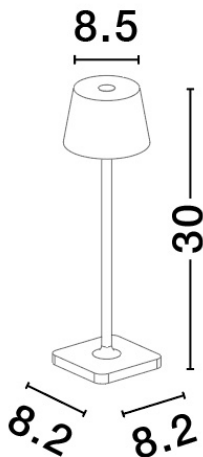

NOVA LUCE

PRODUCT DATASHEET

Version: 001

PRODUCT PHOTOGRAPH

TECHNICAL DRAWING

GENERAL INFORMATION

Product Code	9030561
Collection	Outdoor
Product Category	Table
Product Family	Deck
Mounting Location	N/A
Application Environment	Outdoor
Specifications	

DIMENSION & WEIGHT

LxWxH (cm)	D: 8,5 H: 30
Cut out (cm)	N/A
Weight (Kgr)	0.446

MATERIAL & COLOR

Product Color	Black
Body Material	Aluminium & Pc

APPLICATION & MOUNTING

Ambient Working Temp.	Max 45 oC
Type of Protection	IP54
Dimmable	Yes
Type of Dimming (Optional)	Touch dimming
Mounting type	Surface
Mounting Depth (cm)	N/A
Led Module Replaceable	No
Light Source	LED

Power (Nominal)	1,5 W
Input voltage (Nominal)	220-240Vac
Mains Frequency	50/60Hz

PHOTOMETRICAL DATA

Luminous Flux	121 lm
Color Temperature	3000 K
Light Color (Designation)	Warm White

WARRANTY

Warranty	3 Years
----------	----------------