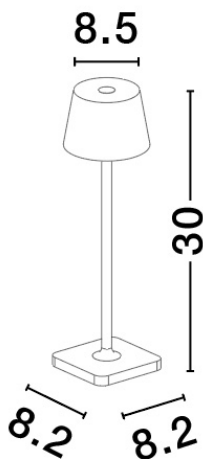

GENERAL INFORMATION

Product Code	9030563
Collection	Outdoor
Product Category	Table
Product Family	Deck
Mounting Location	N/A
Application Environment	Outdoor
Specifications	

DIMENSION & WEIGHT

LxWxH (cm)	D: 8,5 H: 30
Cut out (cm)	N/A
Weight (Kgr)	0.446

MATERIAL & COLOR

Product Color	Rust
Body Material	Aluminium & Pc

APPLICATION & MOUNTING

Ambient Working Temp.	Max 45 oC
Type of Protection	IP54
Dimmable	Yes
Type of Dimming (Optional)	Touch dimming
Mounting type	Surface
Mounting Depth (cm)	N/A
Led Module Replaceable	No
Light Source	LED

NOVA LUCE S.A

Schimatari Viotias
32009, Greece

+30 22620 58 121
+30 22620 56 743

info@novaluce.com
www.novaluce.com