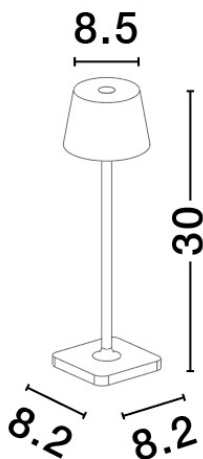

NOVA LUCE

PRODUCT DATASHEET

Version: 001

PRODUCT PHOTOGRAPH

TECHNICAL DRAWING

GENERAL INFORMATION

Product Code	9030564
Collection	Outdoor
Product Category	Table
Product Family	Deck
Mounting Location	N/A
Application Environment	Outdoor
Specifications	

DIMENSION & WEIGHT

LxWxH (cm)	D: 8,5 H: 30
Cut out (cm)	N/A
Weight (Kgr)	0.446

MATERIAL & COLOR

Product Color	Olive
Body Material	Aluminium & Pc

APPLICATION & MOUNTING

Ambient Working Temp.	Max 45 oC
Type of Protection	IP54
Dimmable	Yes
Type of Dimming (Optional)	Touch dimming
Mounting type	Surface
Mounting Depth (cm)	N/A
Led Module Replaceable	No
Light Source	LED

Power (Nominal)	1,5 W
Input voltage (Nominal)	220-240Vac
Mains Frequency	50/60Hz

PHOTOMETRICAL DATA

Luminous Flux	121 lm
Color Temperature	3000 K
Light Color (Designation)	Warm White

WARRANTY

Warranty	3 Years
----------	----------------