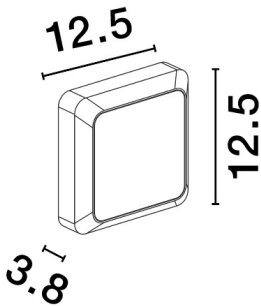

MATERIAL & COLOR

Product Color	Black
Body Material	Aluminium & Pc

APPLICATION & MOUNTING

Ambient Working Temp.	Max 45 oC
Type of Protection	IP54
Dimmable	No
Type of Dimming (Optional)	N/A
Mounting type	Surface
Mounting Depth (cm)	N/A
Led Module Replaceable	No
Light Source	LED

NOVA LUCE S.A

Schimatari Viotias
32009, Greece

+30 22620 58 121
+30 22620 56 743

info@novaluce.com
www.novaluce.com