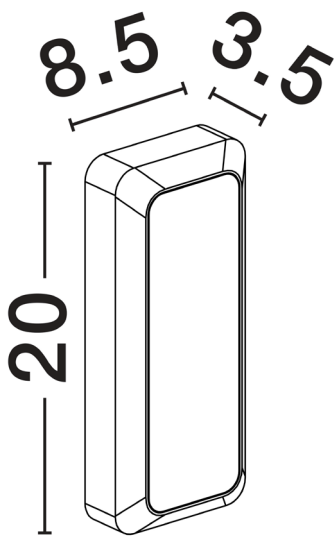

NOVA LUCE

PRODUCT DATASHEET

Version: 001

PRODUCT PHOTOGRAPH

TECHNICAL DRAWING

GENERAL INFORMATION

Product Code	9030599
Collection	Outdoor
Product Category	Wall
Product Family	Appia
Mounting Location	Wall
Application Environment	Outdoor
Specifications	

DIMENSION & WEIGHT

LxWxH (cm)	L: 8,5 W: 3,8 H: 20
Cut out (cm)	N/A
Weight (Kgr)	0.37

MATERIAL & COLOR

Product Color	Black
Body Material	Aluminium & Pc

APPLICATION & MOUNTING

Ambient Working Temp.	Max 45 oC
Type of Protection	IP54
Dimmable	No
Type of Dimming (Optional)	N/A
Mounting type	Surface
Mounting Depth (cm)	N/A
Led Module Replaceable	No
Light Source	LED

Power (Nominal)	5 W
Input voltage (Nominal)	220-240Vac
Mains Frequency	50/60Hz

PHOTOMETRICAL DATA

Luminous Flux	350 lm
Color Temperature	3000 K
Light Color (Designation)	Warm White

WARRANTY

Warranty	3 Years
----------	----------------