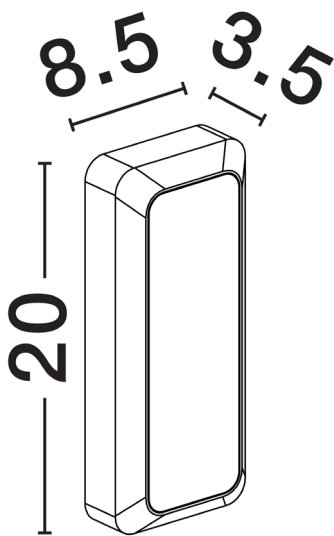

NOVA LUCE

PRODUCT DATASHEET

Version: 001

PRODUCT PHOTOGRAPH

TECHNICAL DRAWING

GENERAL INFORMATION

Product Code	9030600
Collection	Outdoor
Product Category	Wall
Product Family	Appia
Mounting Location	Wall
Application Environment	Outdoor
Specifications	

DIMENSION & WEIGHT

LxWxH (cm)	L: 8,5 W: 3,8 H: 20
Cut out (cm)	N/A
Weight (Kgr)	0.37

MATERIAL & COLOR

Product Color	Rust
Body Material	Aluminium & Pc

APPLICATION & MOUNTING

Ambient Working Temp.	Max 45 oC
Type of Protection	IP54
Dimmable	No
Type of Dimming (Optional)	N/A
Mounting type	Surface
Mounting Depth (cm)	N/A
Led Module Replaceable	No
Light Source	LED

Power (Nominal)	5 W
Input voltage (Nominal)	220-240Vac
Mains Frequency	50/60Hz

PHOTOMETRICAL DATA

Luminous Flux	350 lm
Color Temperature	3000 K
Light Color (Designation)	Warm White

WARRANTY

Warranty	3 Years
----------	----------------