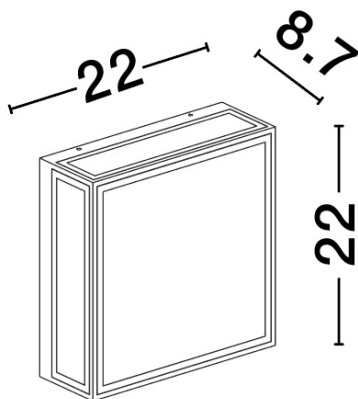

NOVA LUCE

PRODUCT DATASHEET

Version: 001

PRODUCT PHOTOGRAPH

GENERAL INFORMATION

Product Code	9030630
Collection	Outdoor
Product Category	Wall
Product Family	Astral
Mounting Location	Wall
Application Environment	Outdoor
Specifications	

DIMENSION & WEIGHT

LxWxH (cm)	L: 22 W: 8,7 H: 22
Cut out (cm)	N/A
Weight (Kgr)	1.83

TECHNICAL DRAWING

MATERIAL & COLOR

Product Color	Black
Body Material	Aluminium & Glass

APPLICATION & MOUNTING

Ambient Working Temp.	Max 45 oC
Type of Protection	IP65
Dimmable	No
Type of Dimming (Optional)	N/A
Mounting type	Surface
Mounting Depth (cm)	N/A
Led Module Replaceable	No
Light Source	LED