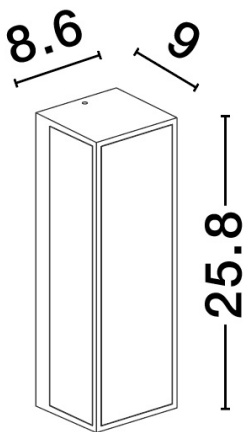

NOVA LUCE

PRODUCT DATASHEET

Version: 001

PRODUCT PHOTOGRAPH

TECHNICAL DRAWING

GENERAL INFORMATION

Product Code	9030632
Collection	Outdoor
Product Category	Wall
Product Family	Astral
Mounting Location	Wall
Application Environment	Outdoor
Specifications	

DIMENSION & WEIGHT

LxWxH (cm)	L: 8,6 W: 9 H: 25,8
Cut out (cm)	N/A
Weight (Kgr)	1.08

MATERIAL & COLOR

Product Color	Black
Body Material	Aluminium & Glass

APPLICATION & MOUNTING

Ambient Working Temp.	Max 45 oC
Type of Protection	IP65
Dimmable	No
Type of Dimming (Optional)	N/A
Mounting type	Surface
Mounting Depth (cm)	N/A
Led Module Replaceable	No
Light Source	LED

Power (Nominal)	10 W
Input voltage (Nominal)	220-240Vac
Mains Frequency	50/60Hz

PHOTOMETRICAL DATA

Luminous Flux	373 lm
Color Temperature	3000 K
Light Color (Designation)	Warm White

WARRANTY

Warranty	3 Years
----------	----------------