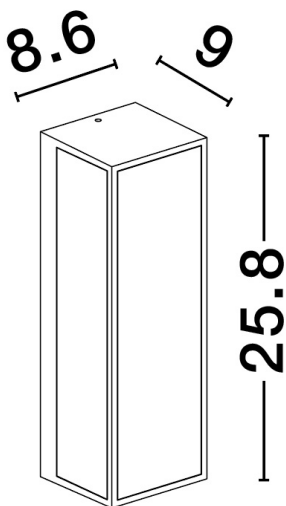

NOVA LUCE

PRODUCT DATASHEET

Version: 001

PRODUCT PHOTOGRAPH

TECHNICAL DRAWING

GENERAL INFORMATION

Product Code	9030633
Collection	Outdoor
Product Category	Wall
Product Family	Astral
Mounting Location	Wall
Application Environment	Outdoor
Specifications	

DIMENSION & WEIGHT

LxWxH (cm)	L: 8,6 W: 9 H: 25,8
Cut out (cm)	N/A
Weight (Kgr)	1.08

MATERIAL & COLOR

Product Color	Black
Body Material	Aluminium & Glass

APPLICATION & MOUNTING

Ambient Working Temp.	Max 45 oC
Type of Protection	IP65
Dimmable	No
Type of Dimming (Optional)	N/A
Mounting type	Surface
Mounting Depth (cm)	N/A
Led Module Replaceable	No
Light Source	LED

Power (Nominal)	10 W
Input voltage (Nominal)	220-240Vac
Mains Frequency	50/60Hz

PHOTOMETRICAL DATA

Luminous Flux	192 lm
Color Temperature	3000 K
Light Color (Designation)	Warm White

WARRANTY

Warranty	3 Years
----------	----------------