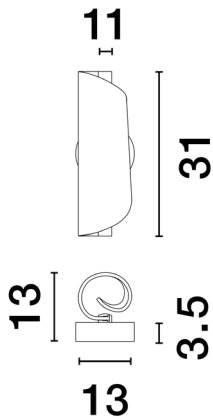

GENERAL INFORMATION

Product Code	9030635
Collection	Decorative
Product Category	Wall
Product Family	Valentin
Mounting Location	Wall
Application Environment	Indoor
Specifications	

DIMENSION & WEIGHT

LxWxH (cm)	L:11 W:13 H:30.6
Cut out (cm)	N/A
Weight (Kgr)	0.8

MATERIAL & COLOR

Product Color	Brass Gold
Body Material	Aluminium & Acrylic

APPLICATION & MOUNTING

Ambient Working Temp.	Max 45 oC
Type of Protection	IP20
Dimmable	No
Type of Dimming	N/A
Mounting type	Surface
Mounting Depth (cm)	N/A
Led Module Replaceable	No
Light Source	LED

NOVA LUCE S.A

Schimatari Viotias
32009, Greece

+30 22620 58 121
+30 22620 56 743

info@novaluce.com
www.novaluce.com