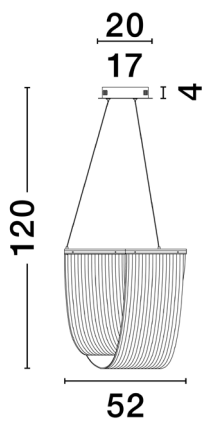

NOVA LUCE

PRODUCT DATASHEET

Version: 001

PRODUCT PHOTOGRAPH

TECHNICAL DRAWING

GENERAL INFORMATION

Product Code	9030636
Collection	Decorative
Product Category	Suspension
Product Family	Valentin
Mounting Location	Ceiling
Application Environment	Indoor
Specifications	

DIMENSION & WEIGHT

LxWxH (cm)	D:52 H:120
Cut out (cm)	N/A
Weight (Kgr)	1.3

MATERIAL & COLOR

Product Color	Brass Gold
Body Material	Aluminium & Acrylic

APPLICATION & MOUNTING

Ambient Working Temp.	Max 45 oC
Type of Protection	IP20
Dimmable	Yes
Type of Dimming	Triac
Mounting type	Surface
Mounting Depth (cm)	N/A
Led Module Replaceable	No
Light Source	LED

Power (Nominal)	35 W
Input voltage (Nominal)	220-240Vac
Mains Frequency	50/60Hz

PHOTOMETRICAL DATA

Luminous Flux	2995 lm
Color Temperature	3000K
Light Color (Designation)	Warm White

WARRANTY

Warranty	3 Years
----------	----------------