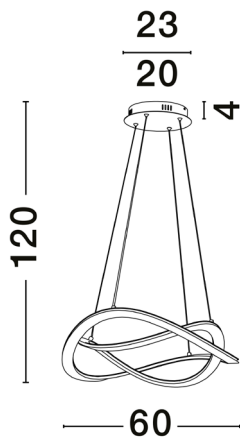

NOVA LUCE

PRODUCT DATASHEET

Version: 001

PRODUCT PHOTOGRAPH

TECHNICAL DRAWING

GENERAL INFORMATION

Product Code	9030644
Collection	Decorative
Product Category	Suspension
Product Family	Celestia
Mounting Location	Ceiling
Application Environment	Indoor
Specifications	

DIMENSION & WEIGHT

LxWxH (cm)	D:60 H:120
Cut out (cm)	N/A
Weight (Kgr)	3.0

MATERIAL & COLOR

Product Color	Black
Body Material	Aluminium & Acrylic

APPLICATION & MOUNTING

Ambient Working Temp.	Max 45 oC
Type of Protection	IP20
Dimmable	Yes
Type of Dimming	Triac
Mounting type	Surface
Mounting Depth (cm)	N/A
Led Module Replaceable	No
Light Source	LED

Power (Nominal)	87 W
Input voltage (Nominal)	220-240Vac
Mains Frequency	50/60Hz

PHOTOMETRICAL DATA

Luminous Flux	3141 lm
Color Temperature	3000K
Light Color (Designation)	Warm White

WARRANTY

Warranty	3 Years
----------	----------------