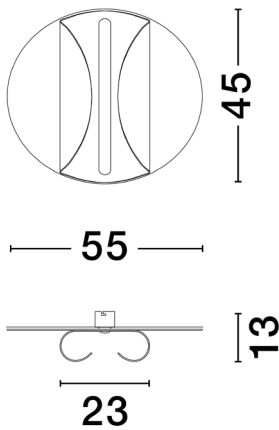

TECHNICAL DRAWING

MATERIAL & COLOR

Product Color	Brass Gold
Body Material	Aluminium & Acrylic

APPLICATION & MOUNTING

Ambient Working Temp.	Max 45 oC
Type of Protection	IP20
Dimmable	Yes
Type of Dimming	Triac
Mounting type	Surface
Mounting Depth (cm)	N/A
Led Module Replaceable	No
Light Source	LED

NOVA LUCE S.A

Schimatari Viotias
32009, Greece

+30 22620 58 121
+30 22620 56 743

info@novaluce.com
www.novaluce.com