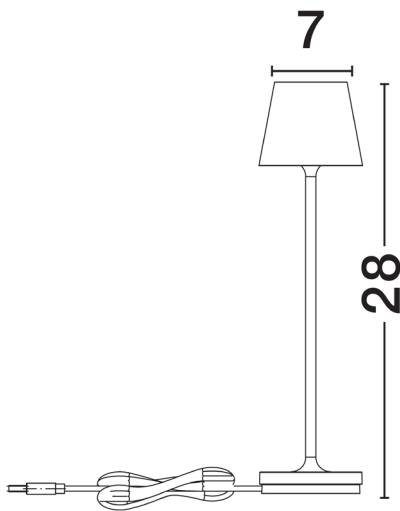

NOVA LUCE

PRODUCT DATASHEET

Version: 001

PRODUCT PHOTOGRAPH

GENERAL INFORMATION

Product Code	9030711
Collection	Outdoor
Product Category	Table
Product Family	Petit
Mounting Location	N/A
Application Environment	Outdoor
Specifications	Antisalt Protection

DIMENSION & WEIGHT

LxWxH (cm)	D: 7 H: 28
Cut out (cm)	N/A
Weight (Kgr)	0.38

TECHNICAL DRAWING

MATERIAL & COLOR

Product Color	Beige
Body Material	Aluminium & Pc

APPLICATION & MOUNTING

Ambient Working Temp.	Max 45 oC
Type of Protection	IP54
Dimmable	Yes
Type of Dimming (Optional)	Touch dimming
Mounting type	Surface
Mounting Depth (cm)	N/A
Led Module Replaceable	No
Light Source	LED

Power (Nominal)	2 W
Input voltage (Nominal)	220-240Vac
Mains Frequency	50/60Hz

PHOTOMETRICAL DATA

Luminous Flux	101 lm
Color Temperature	3000 K
Light Color (Designation)	Warm White

WARRANTY

Warranty	3 Years
----------	----------------