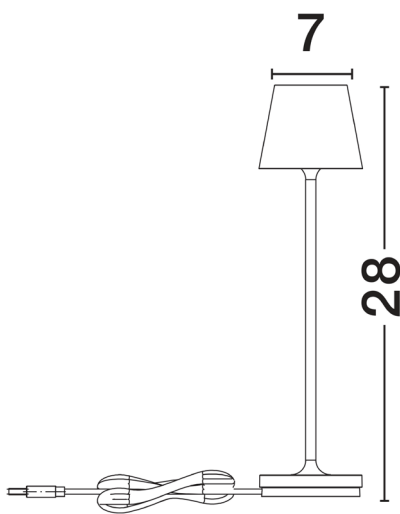

NOVA LUCE

PRODUCT DATASHEET

Version: 001

PRODUCT PHOTOGRAPH

TECHNICAL DRAWING

GENERAL INFORMATION

Product Code	9030712
Collection	Outdoor
Product Category	Table
Product Family	Petit
Mounting Location	N/A
Application Environment	Outdoor
Specifications	Antisalt Protection

DIMENSION & WEIGHT

LxWxH (cm)	D: 7 H: 28
Cut out (cm)	N/A
Weight (Kgr)	0.38

MATERIAL & COLOR

Product Color	Black
Body Material	Aluminium & Pc

APPLICATION & MOUNTING

Ambient Working Temp.	Max 45 oC
Type of Protection	IP54
Dimmable	Yes
Type of Dimming (Optional)	Touch dimming
Mounting type	Surface
Mounting Depth (cm)	N/A
Led Module Replaceable	No
Light Source	LED

NOVA LUCE S.A

Schimatari Viotias
32009, Greece

+30 22620 58 121
+30 22620 56 743

info@novaluce.com
www.novaluce.com