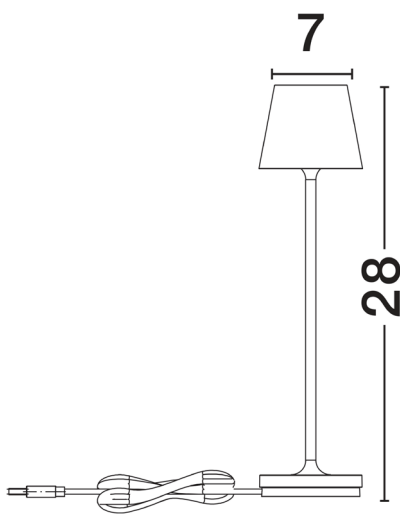

NOVA LUCE

PRODUCT DATASHEET

Version: 001

PRODUCT PHOTOGRAPH

GENERAL INFORMATION

Product Code	9030715
Collection	Outdoor
Product Category	Table
Product Family	Petit
Mounting Location	N/A
Application Environment	Outdoor
Specifications	Antisalt Protection

DIMENSION & WEIGHT

LxWxH (cm)	D: 7 H: 28
Cut out (cm)	N/A
Weight (Kgr)	0.38

TECHNICAL DRAWING

MATERIAL & COLOR

Product Color	Anthracite
Body Material	Aluminium & Pc

APPLICATION & MOUNTING

Ambient Working Temp.	Max 45 oC
Type of Protection	IP54
Dimmable	Yes
Type of Dimming (Optional)	Touch dimming
Mounting type	Surface
Mounting Depth (cm)	N/A
Led Module Replaceable	No
Light Source	LED

Power (Nominal)	2 W
Input voltage (Nominal)	220-240Vac
Mains Frequency	50/60Hz

PHOTOMETRICAL DATA

Luminous Flux	101 lm
Color Temperature	3000 K
Light Color (Designation)	Warm White

WARRANTY

Warranty	3 Years
----------	----------------