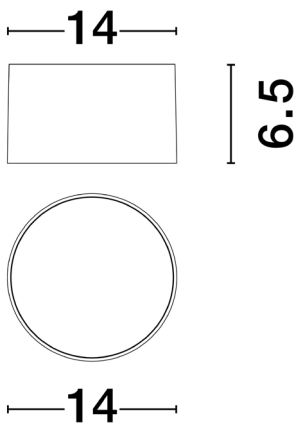

TECHNICAL DRAWING

GENERAL INFORMATION

Product Code	9030727
Collection	Decorative
Product Category	Ceiling
Product Family	Luldo
Mounting Location	Ceiling
Application Environment	Indoor
Specifications	

DIMENSION & WEIGHT

LxWxH (cm)	D:14 H:6.5
Cut out (cm)	N/A
Weight (Kgr)	0.5

MATERIAL & COLOR

Product Color	White
Body Material	Aluminium & Acrylic

APPLICATION & MOUNTING

Ambient Working Temp.	Max 45 oC
Type of Protection	IP20
Dimmable	No
Type of Dimming	N/A
Mounting type	Surface
Mounting Depth (cm)	N/A
Led Module Replaceable	No
Light Source	LED

NOVA LUCE S.A

Schimatari Viotias
32009, Greece

+30 22620 58 121
+30 22620 56 743

info@novaluce.com
www.novaluce.com