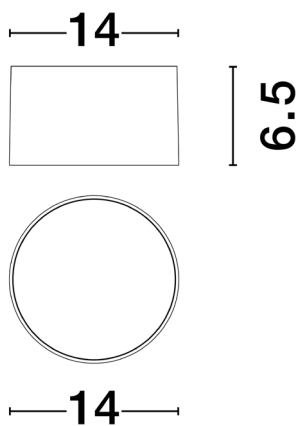

NOVA LUCE

PRODUCT DATASHEET

Version: 001

PRODUCT PHOTOGRAPH

TECHNICAL DRAWING

GENERAL INFORMATION

Product Code	9030728
Collection	Decorative
Product Category	Ceiling
Product Family	Luldo
Mounting Location	Ceiling
Application Environment	Indoor
Specifications	

DIMENSION & WEIGHT

LxWxH (cm)	D:14 H:6.5
Cut out (cm)	N/A
Weight (Kgr)	0.5

MATERIAL & COLOR

Product Color	Black
Body Material	Aluminium & Acrylic

APPLICATION & MOUNTING

Ambient Working Temp.	Max 45 oC
Type of Protection	IP20
Dimmable	No
Type of Dimming	N/A
Mounting type	Surface
Mounting Depth (cm)	N/A
Led Module Replaceable	No
Light Source	LED

Power (Nominal)	16 W
Input voltage (Nominal)	220-240Vac
Mains Frequency	50/60Hz

PHOTOMETRICAL DATA

Luminous Flux	976 lm
Color Temperature	3000K
Light Color (Designation)	Warm White

WARRANTY

Warranty	3 Years
----------	----------------