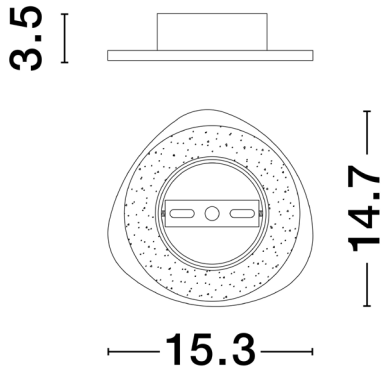

NOVA LUCE

PRODUCT DATASHEET

Version: 001

PRODUCT PHOTOGRAPH

TECHNICAL DRAWING

GENERAL INFORMATION

Product Code	9030737
Collection	Decorative
Product Category	Wall
Product Family	Atena
Mounting Location	Wall
Application Environment	Indoor
Specifications	

DIMENSION & WEIGHT

LxWxH (cm)	D:15 H:3.5
Cut out (cm)	N/A
Weight (Kgr)	0.3

MATERIAL & COLOR

Product Color	White
Body Material	Aluminium

APPLICATION & MOUNTING

Ambient Working Temp.	Max 45 oC
Type of Protection	IP20
Dimmable	No
Type of Dimming	N/A
Mounting type	Surface
Mounting Depth (cm)	N/A
Led Module Replaceable	No
Light Source	LED

Power (Nominal)	6 W
Input voltage (Nominal)	220-240Vac
Mains Frequency	50/60Hz

PHOTOMETRICAL DATA

Luminous Flux	364 lm
Color Temperature	3000K
Light Color (Designation)	Warm White

WARRANTY

Warranty	3 Years
----------	----------------