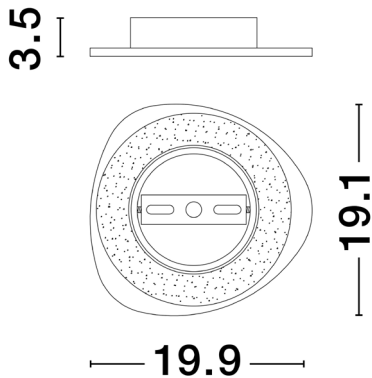

NOVA LUCE

PRODUCT DATASHEET

Version: 001

PRODUCT PHOTOGRAPH

TECHNICAL DRAWING

GENERAL INFORMATION

Product Code	9030738
Collection	Decorative
Product Category	Wall
Product Family	Atena
Mounting Location	Wall
Application Environment	Indoor
Specifications	

DIMENSION & WEIGHT

LxWxH (cm)	D:20 H:3.5
Cut out (cm)	N/A
Weight (Kgr)	0.6

MATERIAL & COLOR

Product Color	White
Body Material	Aluminium

APPLICATION & MOUNTING

Ambient Working Temp.	Max 45 oC
Type of Protection	IP20
Dimmable	No
Type of Dimming	N/A
Mounting type	Surface
Mounting Depth (cm)	N/A
Led Module Replaceable	No
Light Source	LED

NOVA LUCE S.A

Schimatari Viotias
32009, Greece

+30 22620 58 121
+30 22620 56 743

info@novaluce.com
www.novaluce.com