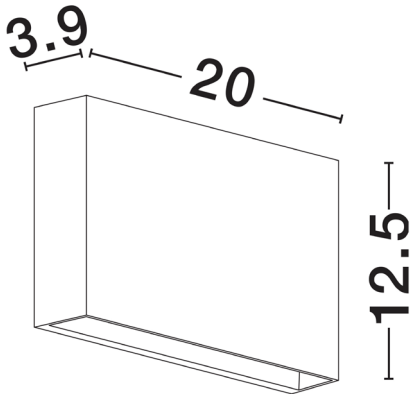

NOVA LUCE

PRODUCT DATASHEET

Version: 001

PRODUCT PHOTOGRAPH

GENERAL INFORMATION

Product Code	9030827
Collection	Outdoor
Product Category	Wall
Product Family	Yoko
Mounting Location	Wall
Application Environment	Outdoor
Specifications	Antisalt Protection

DIMENSION & WEIGHT

LxWxH (cm)	L: 16,5 W: 5,8 H: 16,5
Cut out (cm)	N/A
Weight (Kgr)	0.28

TECHNICAL DRAWING

MATERIAL & COLOR

Product Color	White
Body Material	Acrylic & Pc

APPLICATION & MOUNTING

Ambient Working Temp.	Max 45 oC
Type of Protection	IP65
Dimmable	No
Type of Dimming (Optional)	N/A
Mounting type	Surface
Mounting Depth (cm)	N/A
Led Module Replaceable	No
Light Source	LED