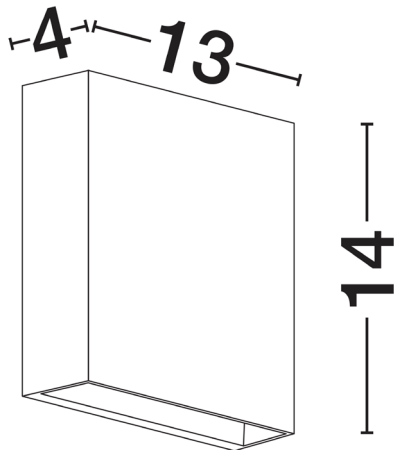

NOVA LUCE

PRODUCT DATASHEET

Version: 001

PRODUCT PHOTOGRAPH

GENERAL INFORMATION

Product Code	9030829
Collection	Outdoor
Product Category	Wall
Product Family	Way
Mounting Location	Wall
Application Environment	Outdoor
Specifications	Antisalt Protection

DIMENSION & WEIGHT

LxWxH (cm)	L: 20 W: 3,9 H: 12,5
Cut out (cm)	N/A
Weight (Kgr)	0.45

TECHNICAL DRAWING

MATERIAL & COLOR

Product Color	Black
Body Material	Acrylic & Pc

APPLICATION & MOUNTING

Ambient Working Temp.	Max 45 oC
Type of Protection	IP65
Dimmable	No
Type of Dimming (Optional)	N/A
Mounting type	Surface
Mounting Depth (cm)	N/A
Led Module Replaceable	No
Light Source	LED