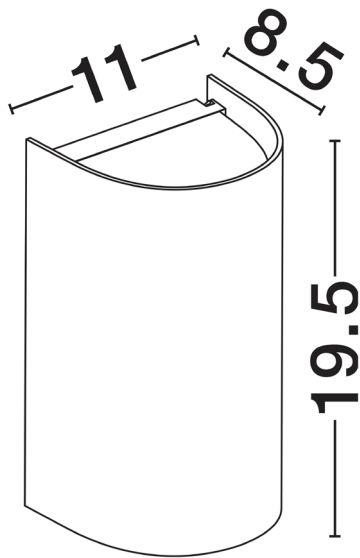

## PRODUCT PHOTOGRAPH

## TECHNICAL DRAWING

## DIMENSION & WEIGHT

LxWxH (cm)	L: 20 W: 3,9 H: 12,5
Cut out (cm)	N/A
Weight (Kgr)	0.4

### PHOTOMETRICAL DATA

Luminous Flux	<b>374 lm</b>
Color Temperature	<b>3000 K</b>
Light Color (Designation)	<b>Warm White</b>