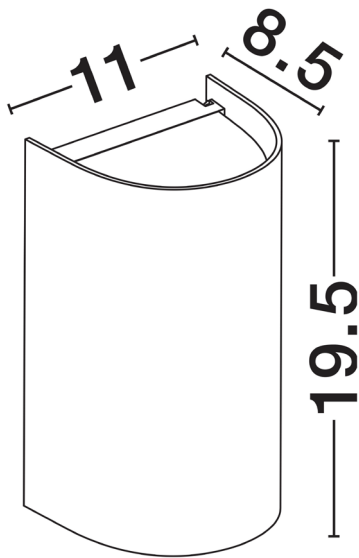

## PRODUCT PHOTOGRAPH

## TECHNICAL DRAWING

## DIMENSION & WEIGHT

LxWxH (cm)	L: 13 W: 4 H: 14
Cut out (cm)	N/A
Weight (Kgr)	0.42

### PHOTOMETRICAL DATA

Luminous Flux	<b>421 lm</b>
Color Temperature	<b>3000 K</b>
Light Color (Designation)	<b>Warm White</b>