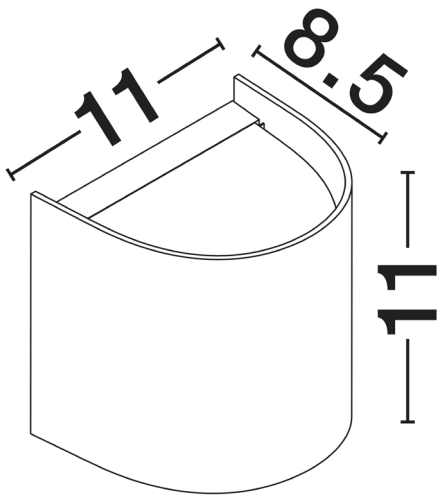

NOVA LUCE

PRODUCT DATASHEET

Version: 001

PRODUCT PHOTOGRAPH

TECHNICAL DRAWING

GENERAL INFORMATION

Product Code	9030833
Collection	Outdoor
Product Category	Wall
Product Family	York
Mounting Location	Wall
Application Environment	Outdoor
Specifications	Antisalt Protection

DIMENSION & WEIGHT

LxWxH (cm)	L: 11 W: 8,5 H: 19,5
Cut out (cm)	N/A
Weight (Kgr)	0.37

MATERIAL & COLOR

Product Color	White
Body Material	Acrylic & Pc

APPLICATION & MOUNTING

Ambient Working Temp.	Max 45 oC
Type of Protection	IP65
Dimmable	Depends on the lamp
Type of Dimming (Optional)	Depends on the lamp
Mounting type	Surface
Mounting Depth (cm)	N/A
Led Module Replaceable	Yes
Light Source	LED GU10

Power (Nominal)	10 W
Input voltage (Nominal)	220-240Vac
Mains Frequency	50/60Hz

PHOTOMETRICAL DATA

Luminous Flux	Depends on the lamp
Color Temperature	Depends on the lamp
Light Color (Designation)	Depends on the lamp