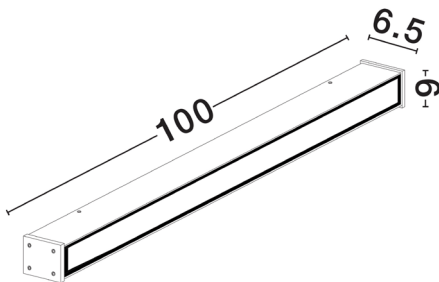

NOVA LUCE

PRODUCT DATASHEET

Version: 001

PRODUCT PHOTOGRAPH

TECHNICAL DRAWING

GENERAL INFORMATION

Product Code	9030944
Collection	Outdoor
Product Category	Wall
Product Family	Nova
Mounting Location	Wall
Application Environment	Outdoor
Specifications	Antisalt Protection

DIMENSION & WEIGHT

LxWxH (cm)	L: 100 W: 6,5 H: 9
Cut out (cm)	N/A
Weight (Kgr)	2.25

MATERIAL & COLOR

Product Color	Black
Body Material	Aluminium & Glass

APPLICATION & MOUNTING

Ambient Working Temp.	Max 45 oC
Type of Protection	IP65
Dimmable	No
Type of Dimming (Optional)	N/A
Mounting type	Surface
Mounting Depth (cm)	N/A
Led Module Replaceable	No
Light Source	LED

NOVA LUCE S.A

Schimatari Viotias
32009, Greece

+30 22620 58 121
+30 22620 56 743

info@novaluce.com
www.novaluce.com