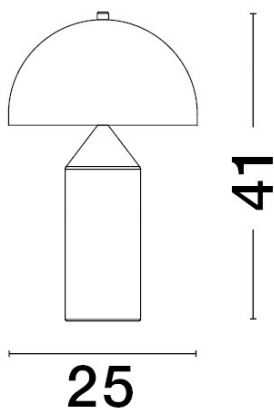

NOVA LUCE

PRODUCT DATASHEET

Version: 001

PRODUCT PHOTOGRAPH

TECHNICAL DRAWING

GENERAL INFORMATION

Product Code	9050162
Collection	Decorative
Product Category	Table
Product Family	Bolt
Mounting Location	N/A
Application Environment	Indoor

DIMENSION & WEIGHT

LxWxH (cm)	D: 25 H: 41
Cut out (cm)	N/A
Weight (Kgr)	1.5

MATERIAL & COLOR

Product Color	Gold
Body Material	Metal

APPLICATION & MOUNTING

Ambient Working Temp.	Max 45 oC
Type of Protection	IP20
Dimmable	Depends on the lamp
Type of Dimming (Optional)	N/A
Mounting type	N/A
Mounting Depth (cm)	N/A
Led Module Replaceable	Yes
Light Source	LED E27