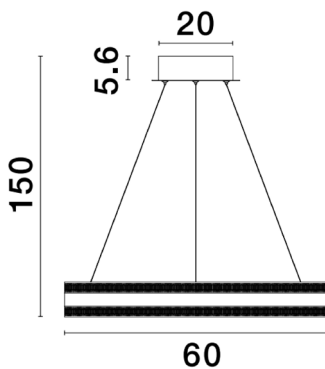

NOVA LUCE

PRODUCT DATASHEET

Version: 001

PRODUCT PHOTOGRAPH

TECHNICAL DRAWING

GENERAL INFORMATION

Product Code	9054444
Collection	Decorative
Product Category	Suspension
Product Family	Agos
Mounting Location	Ceiling
Application Environment	Indoor

DIMENSION & WEIGHT

LxWxH (cm)	D: 60 H: 150
Cut out (cm)	N/A
Weight (Kgr)	3.1

MATERIAL & COLOR

Product Color	Gold
Body Material	Aluminium & Acrylic

APPLICATION & MOUNTING

Ambient Working Temp.	Max 45 oC
Type of Protection	IP20
Dimmable	Yes
Type of Dimming (Optional)	Triac
Mounting type	Ceiling
Mounting Depth (cm)	N/A
Led Module Replaceable	No
Light Source	LED

Power (Nominal)	75W
Input voltage (Nominal)	220-240Vac
Mains Frequency	50/60Hz

PHOTOMETRICAL DATA

Luminous Flux	2947 lm
Color Temperature	3000K
Light Color (Designation)	Warm White

WARRANTY

Warranty	3 Years
----------	----------------