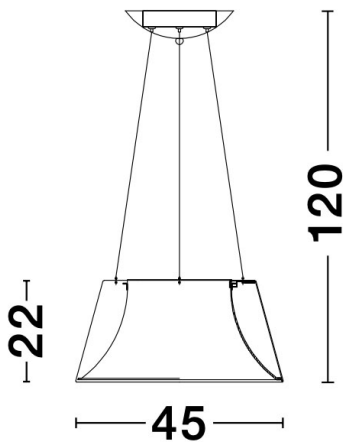

TECHNICAL DRAWING

GENERAL INFORMATION

Product Code	9077881
Collection	Decorative
Product Category	Suspension
Product Family	Volcano
Mounting Location	Ceiling
Application Environment	Indoor

DIMENSION & WEIGHT

LxWxH (cm)	D: 45 H: 120
Cut out (cm)	N/A
Weight (Kgr)	2.4

MATERIAL & COLOR

Product Color	Sandy Black
Body Material	Metal & Acrylic

APPLICATION & MOUNTING

Ambient Working Temp.	Max 45 oC
Type of Protection	IP20
Dimmable	No
Type of Dimming (Optional)	N/A
Mounting type	Ceiling
Mounting Depth (cm)	N/A
Led Module Replaceable	No
Light Source	LED

NOVA LUCE S.A

Schimatari Viotias
32009, Greece

+30 22620 58 121
+30 22620 56 743

info@novaluce.com
www.novaluce.com