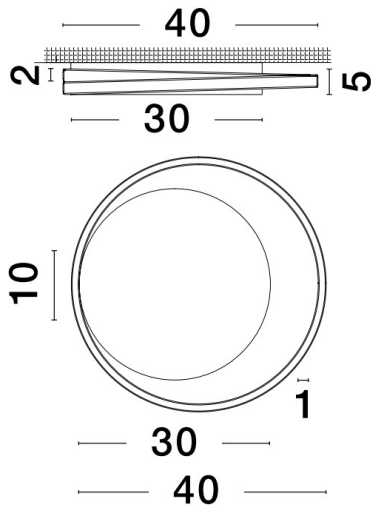

NOVA LUCE

PRODUCT DATASHEET

Version: 001

PRODUCT PHOTOGRAPH

TECHNICAL DRAWING

GENERAL INFORMATION

Product Code	9081206
Collection	Decorative
Product Category	Ceiling
Product Family	Odrey
Mounting Location	Ceiling
Application Environment	Indoor

DIMENSION & WEIGHT

LxWxH (cm)	D: 40 H: 5
Cut out (cm)	N/A
Weight (Kgr)	1.0

MATERIAL & COLOR

Product Color	Sandy Black
Body Material	Aluminium & Acrylic

APPLICATION & MOUNTING

Ambient Working Temp.	Max 45 oC
Type of Protection	IP20
Dimmable	No
Type of Dimming (Optional)	N/A
Mounting type	Ceiling
Mounting Depth (cm)	N/A
Led Module Replaceable	No
Light Source	LED

Power (Nominal)	22W
Input voltage (Nominal)	220-240Vac
Mains Frequency	50/60Hz

PHOTOMETRICAL DATA

Luminous Flux	1540 lm
Color Temperature	3000K
Light Color (Designation)	Warm White

WARRANTY

Warranty	3 Years
----------	----------------