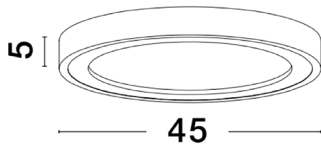

GENERAL INFORMATION

Product Code	9081225
Collection	Decorative
Product Category	Ceiling
Product Family	Nodi
Mounting Location	Ceiling
Application Environment	Indoor

DIMENSION & WEIGHT

LxWxH (cm)	D: 45 H: 5
Cut out (cm)	N/A
Weight (Kgr)	2.1

MATERIAL & COLOR

Product Color	Sandy White
Body Material	Aluminium & Acrylic

APPLICATION & MOUNTING

Ambient Working Temp.	Max 45 oC
Type of Protection	IP20
Dimmable	No
Type of Dimming (Optional)	N/A
Mounting type	Ceiling
Mounting Depth (cm)	N/A
Led Module Replaceable	No
Light Source	LED

NOVA LUCE S.A

Schimatari Viotias
32009, Greece

+30 22620 58 121
+30 22620 56 743

info@novaluce.com
www.novaluce.com