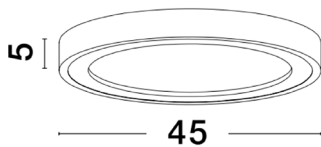

GENERAL INFORMATION

Product Code	9081230
Collection	Decorative
Product Category	Ceiling
Product Family	Nodi
Mounting Location	Ceiling
Application Environment	Indoor

DIMENSION & WEIGHT

LxWxH (cm)	D: 45 H: 5
Cut out (cm)	N/A
Weight (Kgr)	2.2

MATERIAL & COLOR

Product Color	Coffee Brown
Body Material	Aluminium & Acrylic

APPLICATION & MOUNTING

Ambient Working Temp.	Max 45 oC
Type of Protection	IP20
Dimmable	No
Type of Dimming (Optional)	N/A
Mounting type	Ceiling
Mounting Depth (cm)	N/A
Led Module Replaceable	No
Light Source	LED

NOVA LUCE S.A

Schimatari Viotias
32009, Greece

+30 22620 58 121
+30 22620 56 743

info@novaluce.com
www.novaluce.com