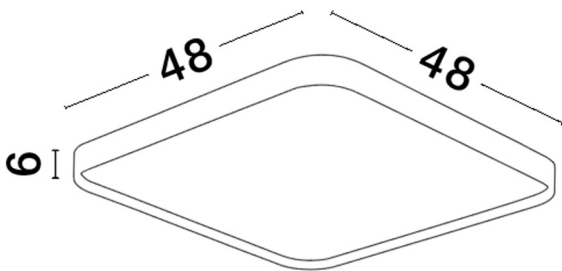

NOVA LUCE

PRODUCT DATASHEET

Version: 001

PRODUCT PHOTOGRAPH

TECHNICAL DRAWING

GENERAL INFORMATION

Product Code	9081240
Collection	Decorative
Product Category	Ceiling
Product Family	Athos
Mounting Location	Ceiling
Application Environment	Indoor

DIMENSION & WEIGHT

LxWxH (cm)	L: 48 W: 48 H: 6
Cut out (cm)	N/A
Weight (Kgr)	0.0

MATERIAL & COLOR

Product Color	Sandy Black
Body Material	Aluminium & Acrylic

APPLICATION & MOUNTING

Ambient Working Temp.	Max 45 oC
Type of Protection	IP20
Dimmable	No
Type of Dimming (Optional)	N/A
Mounting type	Ceiling
Mounting Depth (cm)	N/A
Led Module Replaceable	No
Light Source	LED