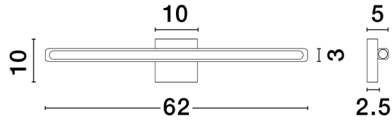

TECHNICAL DRAWING

GENERAL INFORMATION

Product Code	9088110
Collection	Decorative
Product Category	Wall
Product Family	Lios
Mounting Location	Wall
Application Environment	Indoor
Specifications	

DIMENSION & WEIGHT

LxWxH (cm)	L: 62 W: 5 H: 10
Cut out (cm)	N/A
Weight (Kgr)	0.0

MATERIAL & COLOR

Product Color	Gold Beige & Black
Body Material	Aluminium

APPLICATION & MOUNTING

Ambient Working Temp.	Max 45 oC
Type of Protection	IP20
Dimmable	No
Type of Dimming	N/A
Mounting type	Surface
Mounting Depth (cm)	N/A
Led Module Replaceable	No
Light Source	LED

NOVA LUCE S.A

Schimatari Viotias
32009, Greece

+30 22620 58 121
+30 22620 56 743

info@novaluce.com
www.novaluce.com