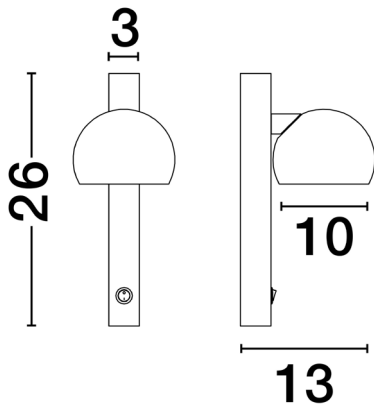

NOVA LUCE

PRODUCT DATASHEET

Version: 001

PRODUCT PHOTOGRAPH

GENERAL INFORMATION

Product Code	9088121
Collection	Decorative
Product Category	Wall
Product Family	Lusa
Mounting Location	Wall
Application Environment	Indoor
Specifications	

DIMENSION & WEIGHT

LxWxH (cm)	D: 10 W: 13 H: 26
Cut out (cm)	N/A
Weight (Kgr)	0.8

TECHNICAL DRAWING

MATERIAL & COLOR

Product Color	Foggy Nickel
Body Material	Aluminium

APPLICATION & MOUNTING

Ambient Working Temp.	Max 45 oC
Type of Protection	IP20
Dimmable	No
Type of Dimming	N/A
Mounting type	Surface
Mounting Depth (cm)	N/A
Led Module Replaceable	No
Light Source	LED

Power (Nominal)	10 W
Input voltage (Nominal)	220-240Vac
Mains Frequency	50/60Hz

PHOTOMETRICAL DATA

Luminous Flux	644 lm
Color Temperature	3000K
Light Color (Designation)	Warm White

WARRANTY

Warranty	3 Years
----------	----------------