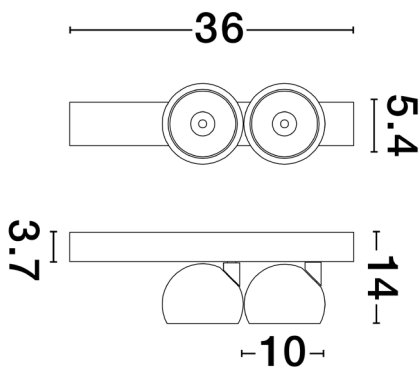

NOVA LUCE

PRODUCT DATASHEET

Version: 001

PRODUCT PHOTOGRAPH

TECHNICAL DRAWING

GENERAL INFORMATION

Product Code	9088123
Collection	Decorative
Product Category	Ceiling
Product Family	Lusa
Mounting Location	Ceiling
Application Environment	Indoor
Specifications	

DIMENSION & WEIGHT

LxWxH (cm)	L: 10 W: 14 H: 36
Cut out (cm)	N/A
Weight (Kgr)	1.5

MATERIAL & COLOR

Product Color	Foggy Nickel
Body Material	Aluminium

APPLICATION & MOUNTING

Ambient Working Temp.	Max 45 oC
Type of Protection	IP20
Dimmable	Yes
Type of Dimming	Triac
Mounting type	Surface
Mounting Depth (cm)	N/A
Led Module Replaceable	No
Light Source	LED