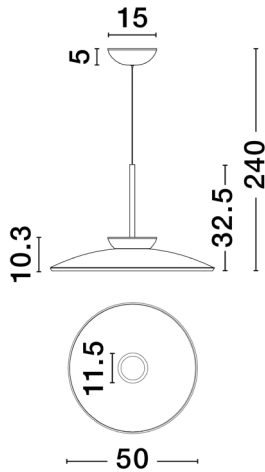

NOVA LUCE

PRODUCT DATASHEET

Version: 001

PRODUCT PHOTOGRAPH

TECHNICAL DRAWING

GENERAL INFORMATION

Product Code	9088127
Collection	Decorative
Product Category	Suspension
Product Family	Esti
Mounting Location	Ceiling
Application Environment	Indoor
Specifications	

DIMENSION & WEIGHT

LxWxH (cm)	D: 50 H: 240
Cut out (cm)	N/A
Weight (Kgr)	7.5

MATERIAL & COLOR

Product Color	Foggy Nickel
Body Material	Aluminium & Glass

APPLICATION & MOUNTING

Ambient Working Temp.	Max 45 oC
Type of Protection	IP20
Dimmable	Yes
Type of Dimming	Triac
Mounting type	Surface
Mounting Depth (cm)	N/A
Led Module Replaceable	No
Light Source	LED

Power (Nominal)	21 W
Input voltage (Nominal)	220-240Vac
Mains Frequency	50/60Hz

PHOTOMETRICAL DATA

Luminous Flux	1420 lm
Color Temperature	3000K
Light Color (Designation)	Warm White

WARRANTY

Warranty	3 Years
----------	----------------