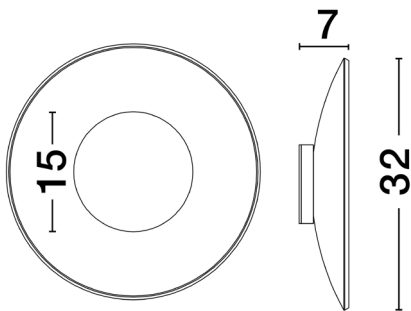

NOVA LUCE

PRODUCT DATASHEET

Version: 001

PRODUCT PHOTOGRAPH

GENERAL INFORMATION

Product Code	9088130
Collection	Decorative
Product Category	Wall
Product Family	Esti
Mounting Location	Wall
Application Environment	Indoor
Specifications	

DIMENSION & WEIGHT

LxWxH (cm)	D: 32 H: 7
Cut out (cm)	N/A
Weight (Kgr)	2.3

TECHNICAL DRAWING

MATERIAL & COLOR

Product Color	Grey Nickel & Dark Brown
Body Material	Aluminium & Glass

APPLICATION & MOUNTING

Ambient Working Temp.	Max 45 oC
Type of Protection	IP20
Dimmable	No
Type of Dimming	N/A
Mounting type	Surface
Mounting Depth (cm)	N/A
Led Module Replaceable	No
Light Source	LED

Power (Nominal)	17 W
Input voltage (Nominal)	220-240Vac
Mains Frequency	50/60Hz

PHOTOMETRICAL DATA

Luminous Flux	248 lm
Color Temperature	3000K
Light Color (Designation)	Warm White

WARRANTY

Warranty	3 Years
----------	----------------