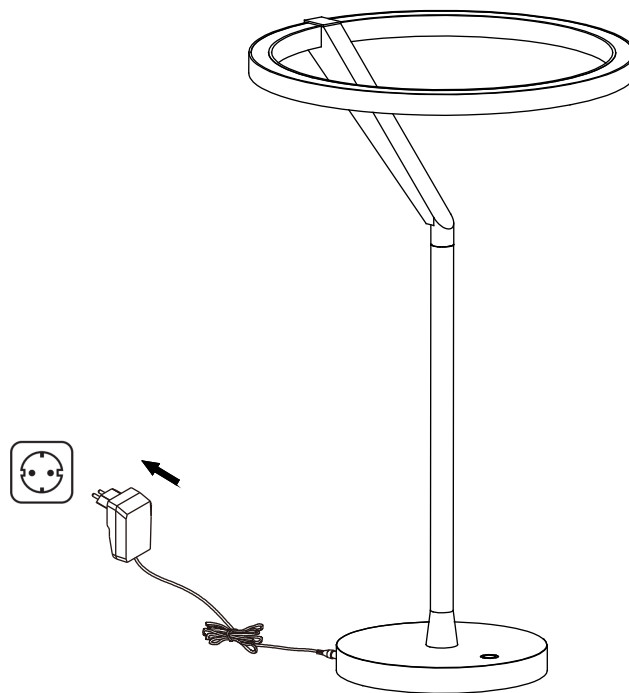

NOVA LUCE

9088140

1. Click the cable into the lamp base

2. Plug it in power

3. Touch the button for turning the light on/ off & changing the opacity