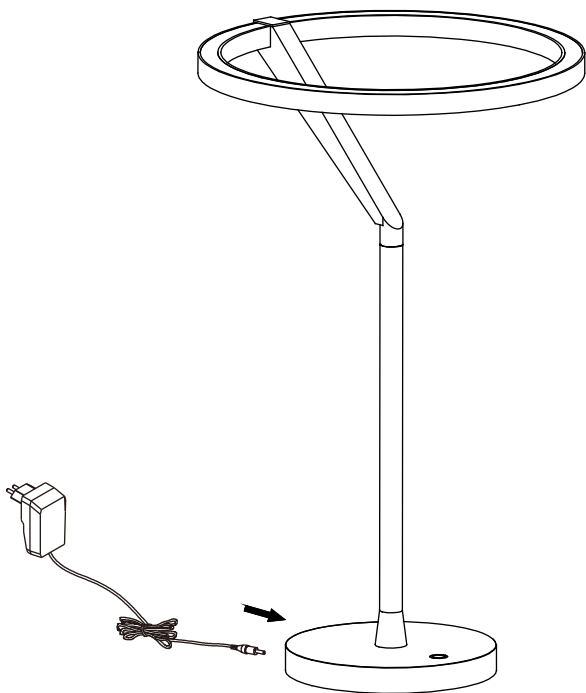

NOVA LUCE

9088140

1. Click the cable into the lamp base

2. Plug it in power

3. Touch the button for turning the light on/ off & changing the opacity