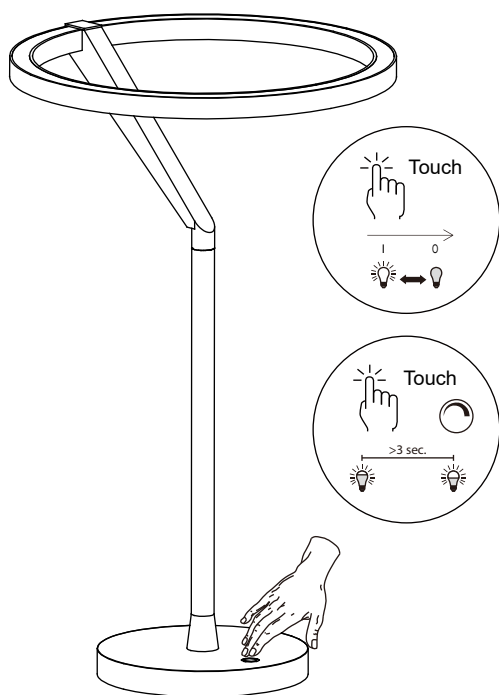

NOVA LUCE

9088140

1. Click the cable into the lamp base

2. Plug it in power

3. Touch the button for turning the light on/ off & changing the opacity