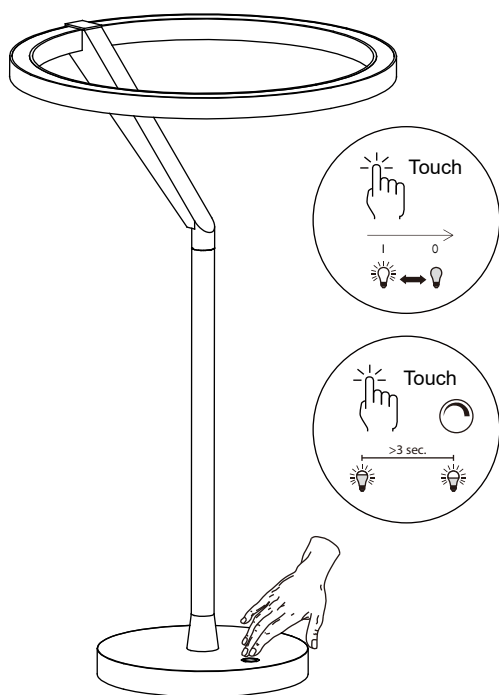

NOVA LUCE

9088141

1. Click the cable into the lamp base

2. Plug it in power

3. Touch the button for turning the light on/ off & changing the opacity