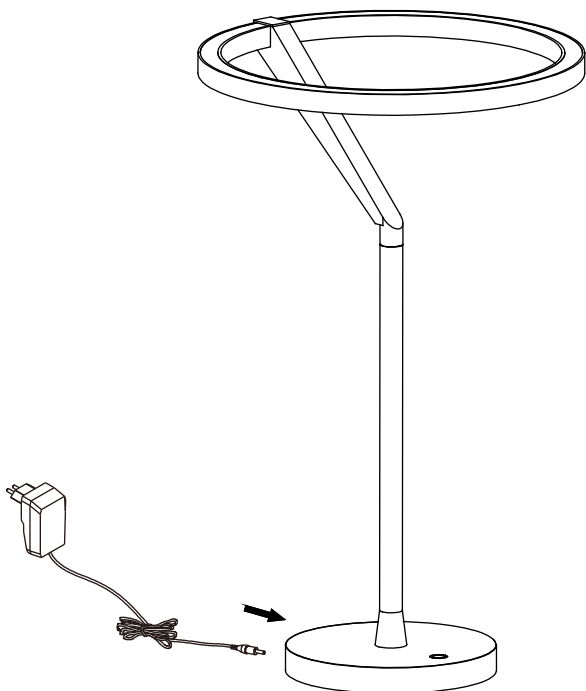

NOVA LUCE

9088141

1. Click the cable into the lamp base

2. Plug it in power

3. Touch the button for turning the light on/ off & changing the opacity