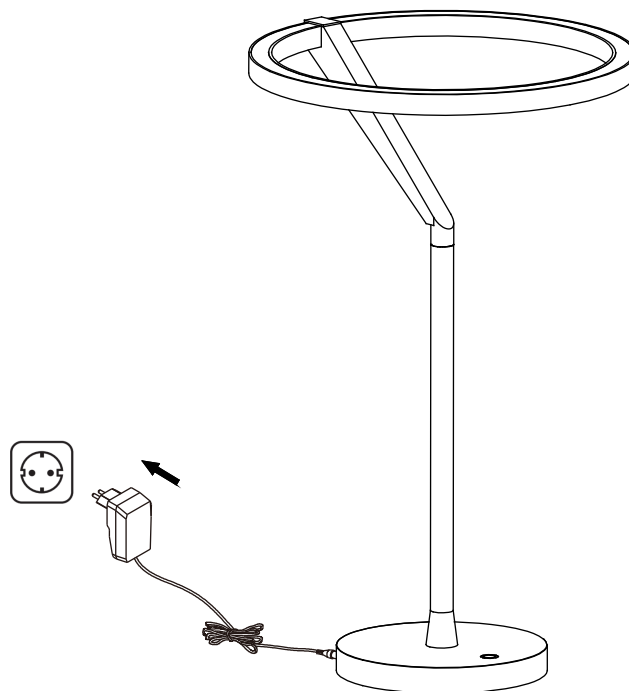

NOVA LUCE

9088141

1. Click the cable into the lamp base

2. Plug it in power

3. Touch the button for turning the light on/ off & changing the opacity