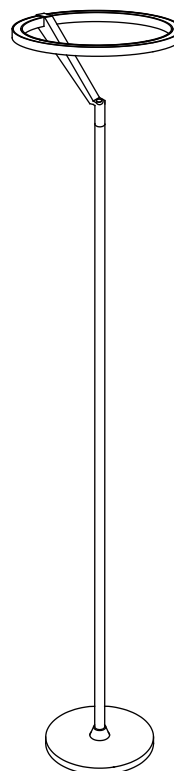

NOVA LUCE

9088142

1. Fix the tube on the base by rotating

2. Assemble the parts by rotating

3. Insert the cord in the base

4. Plug it in the power

5. Touch the lamp to turn it on/ off & for changing the opacity