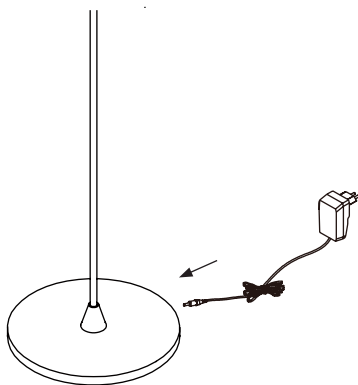

NOVA LUCE

9088142

1. Fix the tube on the base by rotating

2. Assemble the parts by rotating

3. Insert the cord in the base

4. Plug it in the power

5. Touch the lamp to turn it on/ off & for changing the opacity