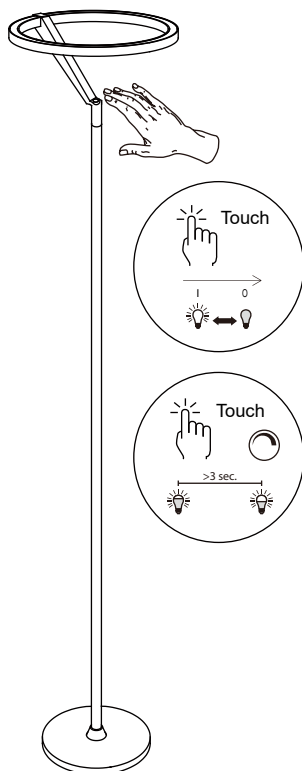

NOVA LUCE

9088142

1. Fix the tube on the base by rotating

2. Assemble the parts by rotating

3. Insert the cord in the base

4. Plug it in the power

5. Touch the lamp to turn it on/ off & for changing the opacity