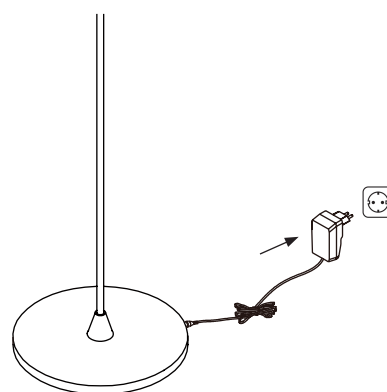

NOVA LUCE

9088142

1. Fix the tube on the base by rotating

2. Assemble the parts by rotating

3. Insert the cord in the base

4. Plug it in the power

5. Touch the lamp to turn it on/ off & for changing the opacity