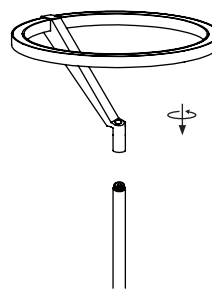

NOVA LUCE

9088142

1. Fix the tube on the base by rotating

2. Assemble the parts by rotating

3. Insert the cord in the base

4. Plug it in the power

5. Touch the lamp to turn it on/ off & for changing the opacity