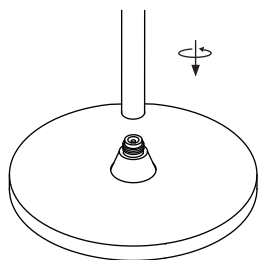

NOVA LUCE

9088142

1. Fix the tube on the base by rotating

2. Assemble the parts by rotating

3. Insert the cord in the base

4. Plug it in the power

5. Touch the lamp to turn it on/ off & for changing the opacity