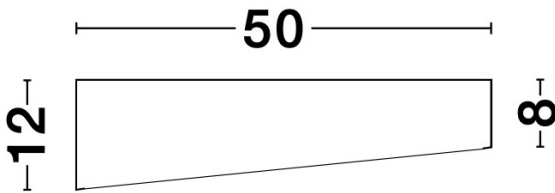

TECHNICAL DRAWING

GENERAL INFORMATION

Product Code	9111361
Collection	Decorative
Product Category	Ceiling
Product Family	Maggio
Mounting Location	Ceiling
Application Environment	Indoor

DIMENSION & WEIGHT

LxWxH (cm)	D: 50 H: 12
Cut out (cm)	N/A
Weight (Kgr)	3.4

MATERIAL & COLOR

Product Color	Sandy Black
Body Material	Aluminium & Acrylic

APPLICATION & MOUNTING

Ambient Working Temp.	Max 45 oC
Type of Protection	IP20
Dimmable	No
Type of Dimming (Optional)	N/A
Mounting type	Ceiling
Mounting Depth (cm)	N/A
Led Module Replaceable	No
Light Source	LED

NOVA LUCE S.A

Schimatari Viotias
32009, Greece

+30 22620 58 121
+30 22620 56 743

info@novaluce.com
www.novaluce.com